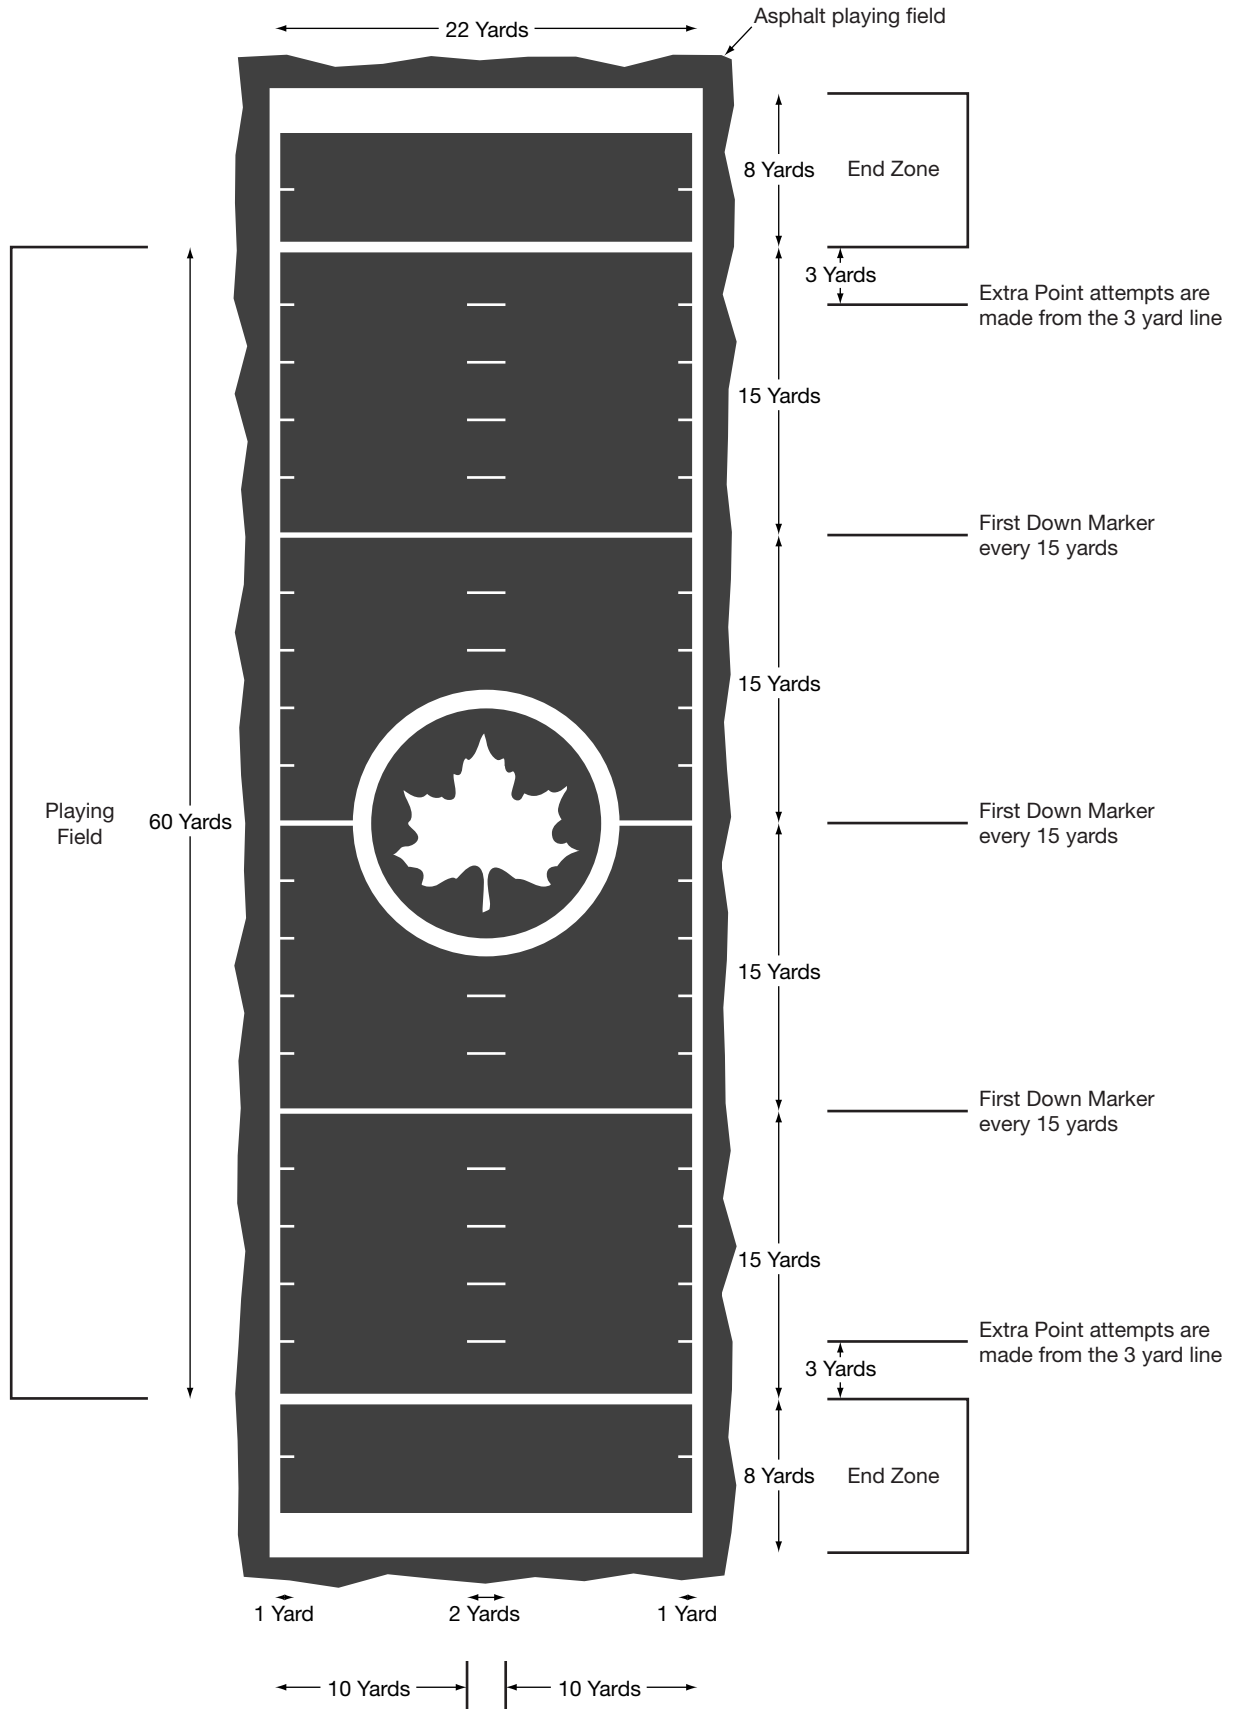

# Wheelchair Football Field

Scale:  
1 Inch = 10 Yards

**NOTE:** All measurements are from the center of any painted line